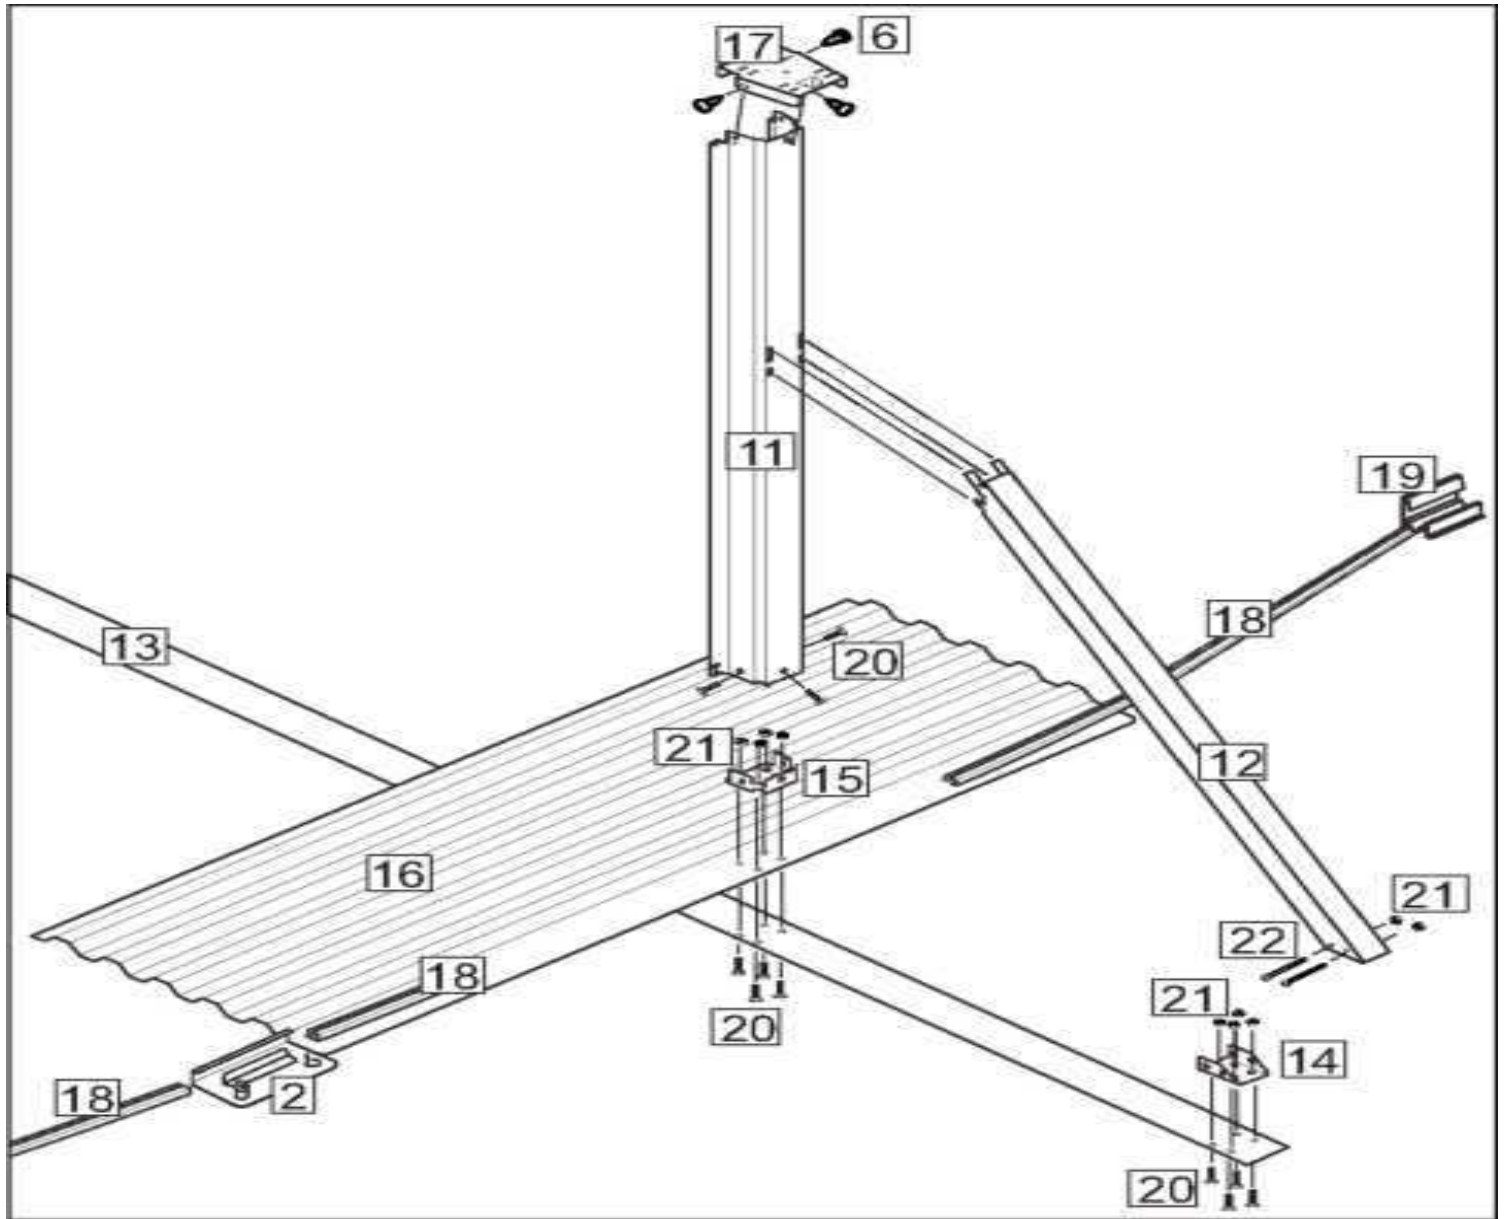

Caribbean / Pretium GLX STR

PPREGLX-CH52SSSTSSFBO

Channel Lock

Product Description:**Pretium GLX Oval**

Revised Sept.2014

Product Code:**PPREGLX-CH52SSSTSSFBO**

INDEX#	DESCRIPTION	PARTS#	LENGTH	Quantity required for installation (by pool size)				
				1218	1224	1524	1530	1833
7	Top Ledge Curve	1450872	45-15/32"	8	8			
7	Top Ledge Curve	1450873	56-27/32"			8	8	10
7	Top Ledge Trans	1450874	47"		4			
7	Top Ledge Trans	1450875	58-1/4"	4		4	4	4
7	Top Ledge Str Side	1450876	47-1/4"		4	2		
7	Top Ledge Str Side	1450877	58-3/4"				4	4
1	Upright	1440512	51-1/2"	10	10	10	10	12
4	Top Plate	1320102		10	10	10	10	12
17	SideTop Plate	1320160		2	6	4	6	6
2	Bottom Plate	1320101		10	10	10	10	12
n/a	Slotted tube Connector (steel)	1470108		10	10	10	10	12
n/a	Slotted tube Connector - side (resin)	1470087		2	6	4	6	6
n/a	Round Coping	1382480	47"	13	16	17	20	23
19	Rail Support	1490494			4	2	4	4
5	Slotted tube	1470096	44"	8	8			
5	Slotted tube	1470097	55-1/2"			8	8	
5	Slotted tube (Yellow)	1470098	55-1/4"	4				6
5	Slotted tube(Green)	1470100	55-1/2"			4	8	12
5	Slotted tube (Blue)	1470104	44-1/8"		4			
5	Slotted tube (White)	1470105	44-1/8"		4	2		
18	Bottom Rail	1460048	44-5/8"	8	8			
18	Bottom Rail	1460049	56"			8	8	
18	Bottom Rail (Yellow)	1460050	56"	4				6
18	Bottom Rail (Orange)	1460052	56-1/4"			4	4	8
18	Bottom Rail (Blue)	1460138	44-5/8"		4			
18	Bottom Rail (Green)	1255624					4	4
18	Bottom Rail (White)	1254424	44-5/8"		4	2		
9	Ledge cover	1490837		12	16	14	16	18
10	Ledge cover - lower, round end only	1490849		10	10	10	10	12
10	Ledge cover - lower, for buttress only	1490850		2	6	4	6	6
3,6,8	Hardware Pack (Qty. - 59)	1184299						1
3,6,8	Hardware Pack (Qty. - 77)	1184300		2	2	2	2	1
3,6,8	Hardware Pack (Qty. - 29)	1184298						1
	Screw #12-5/8	1184105		154	154	154	154	165
n/a	DVD	36877		1	1	1	1	1
11	Upright	1440514		2	6	4	6	6
12	Diagonal	1440349		2	6	4	6	6
16	Hold Down Plate	1320162		2	6	4	6	6
14	Diagonal Bracket	1320152		2	6	4	6	6
15	Oval bottom Plate	1320154		2	6	4	6	6
	Hardware Pack	1184292		1	3	2	3	3
6	Self tapping screw 12 1/2'	1183273		20	60	40	60	60
21	Flange nut 1/4-20'	1184052		27	81	54	81	81
20	Bolt 1/4x20 x 3/4'	1184275		23	69	46	69	69
22	Bolt 1/4x20 x 2 1/4'	1184276		5	15	10	15	15
13	Strap Section	1510132		1	3			
13	Strap Section	1510133				2	3	
13	Strap Section	1510134						3
	Wall			1	1	1	1	1
	Wall joiner bar	11823		2	2	2	2	2