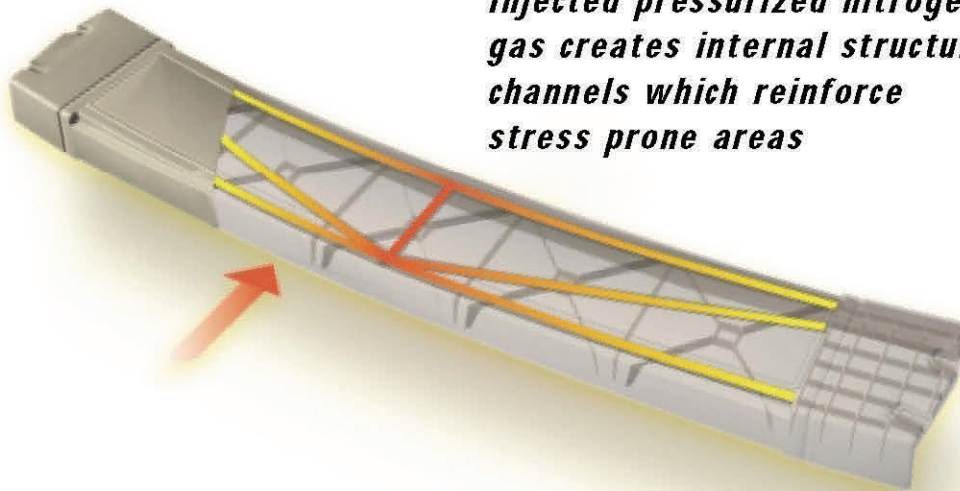

# Tahiti

*Expert Design - The Tahitian pool uses the best materials used in the industry*

The Tahitian pool has a true structural design. The top rail is finely detailed with a textured finish to add structural integrity.

RESIN POOLS Engineered for Strength and Beauty  
**TrendSetter**  
Pool Product

*Injected pressurized nitrogen gas creates internal structural channels which reinforce stress prone areas*

Every Day  
D

Since 1961 Sharkline has been making above ground pools. Over the years we have continuously looked for new and better materials and manufacturing processes to use in the construction of our pools. In our quest to make the best possible resin pool products, we have concluded that Gas Assist Injection Molding is the process that best matches the application. Gas assist offers:

- Vertical rib structure for maximum vertical load support.
- Horizontal rib structure for twist prevention.
- Tubular gas channels for superior torsion control.

- Resin top rails and caps: Softer to the touch, doesn't corrode. True radius.
- Double coated uprights with plastiguard on both sides offer strength where you need it.
- Aluminum bottom system: This is the only part of the pool that touches the ground. It offers you corrosion protection with the strength of a metal alloy.