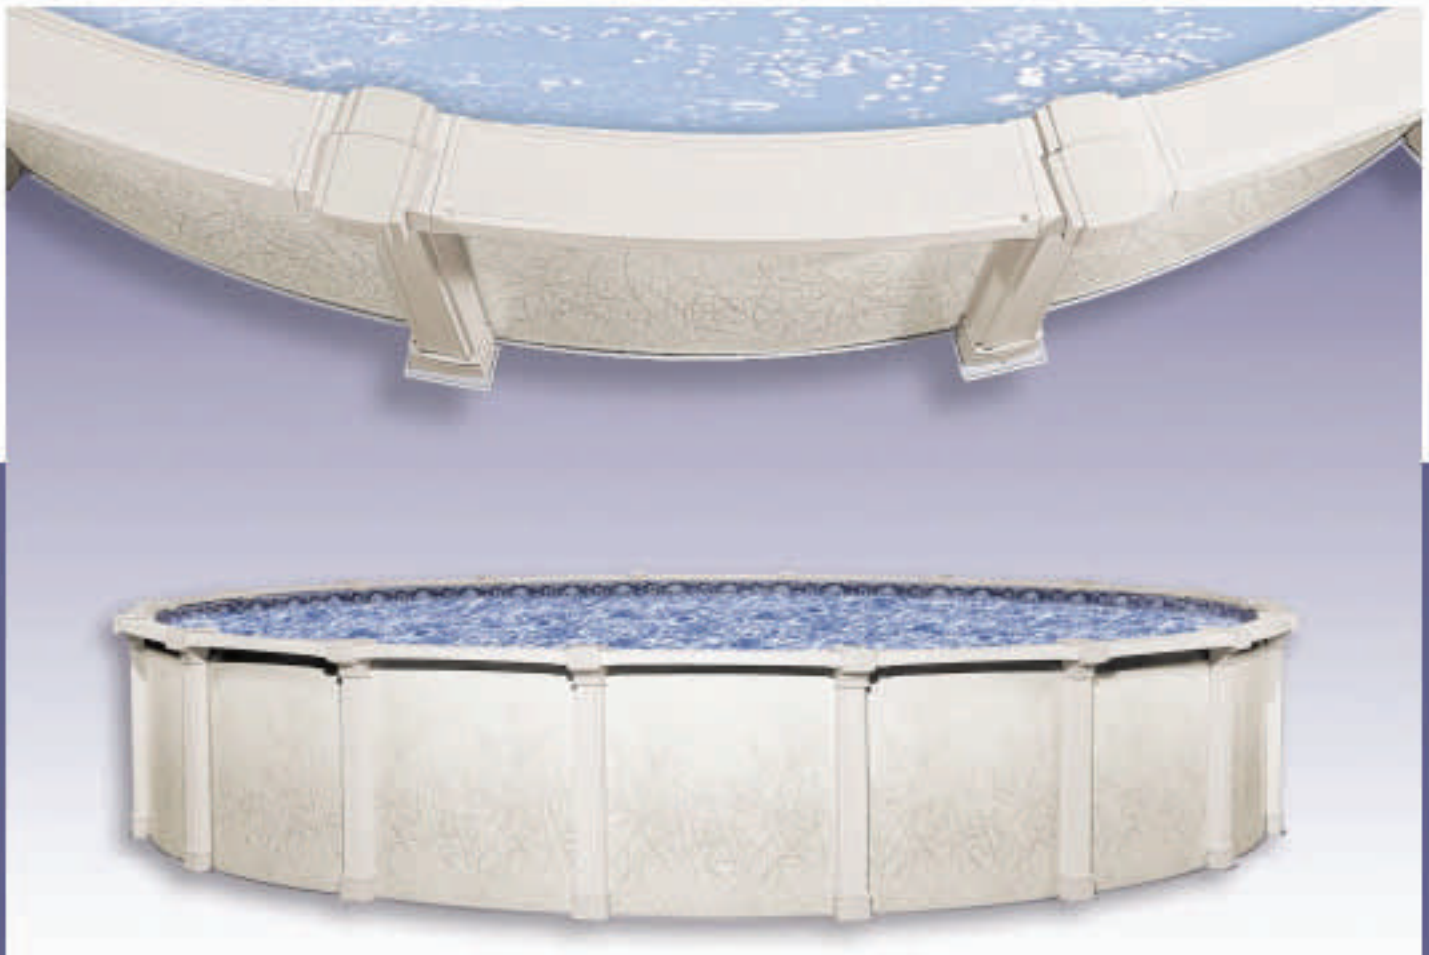

# Tahitian

Perfection

in

Design

POOLSaboveGROUND

RESIN POOLS Engineered for Strength and Beauty

**TrendSetter**  
Pool Product

Design by  
**SHARKLINE**

# Tahiti

*Expert Design - The Tahitian pool uses the best materials used in the industry*

The Tahitian pool has a true structural design. The top rail is finely detailed with a textured finish to add structural integrity.

- Vertical rib structure for maximum vertical load support.
- Horizontal rib structure for twist prevention.
- Tubular gas channels for superior torsion control.

- Resin top rails and caps: Softer to the touch, doesn't corrode. True radius.
- Double coated uprights with plastiguard on both sides offer strength where you need it.
- Aluminum bottom system: This is the only part of the pool that touches the ground. It offers you corrosion protection with the strength of a metal alloy.